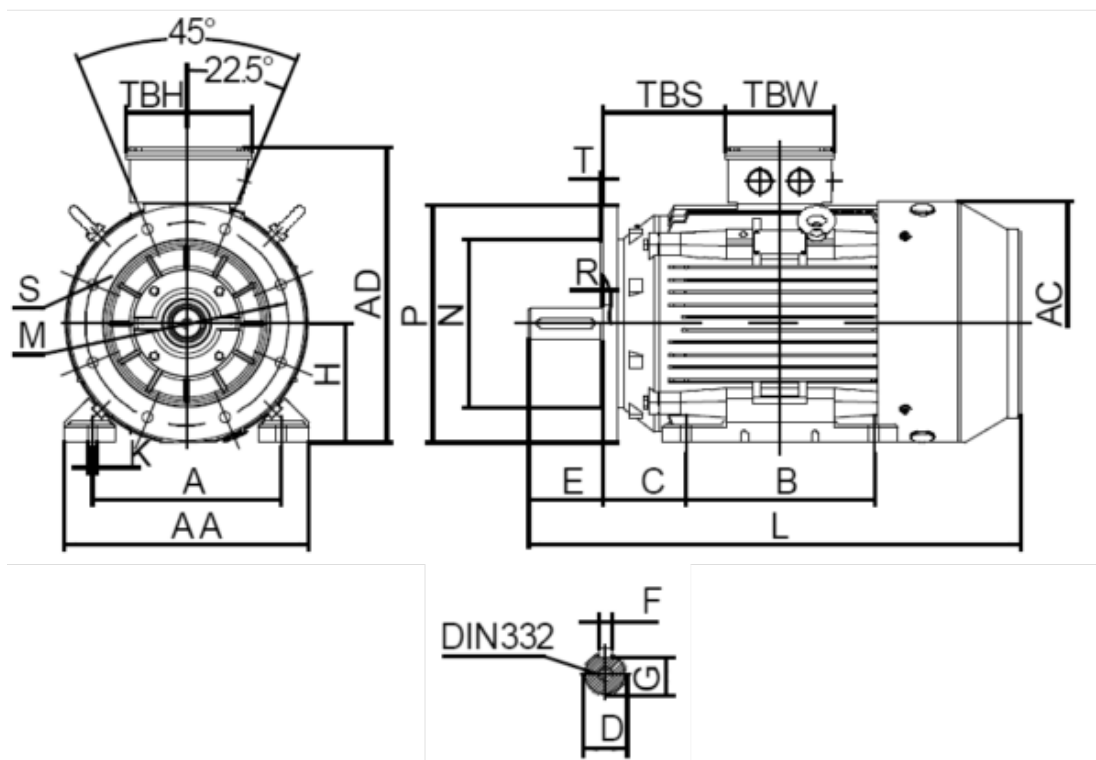

# Data Sheet

Article number: 250303700627

Description: Kleedrive T3C 250M-6 37.0KW 900 rpm  
3x400/690V 50HZ IP55 B35 Eff=93,3%

## Measures

A = 406	F = 18	TBW = 218
AA = 484	G = 58	
AC = Ø506	H = 250	
AD = 616	HD = 366	
B = 349	K = Ø24	
C = 168	L = 915	
D = Ø65	TBH = 260	
E = 140	TBS = 233	